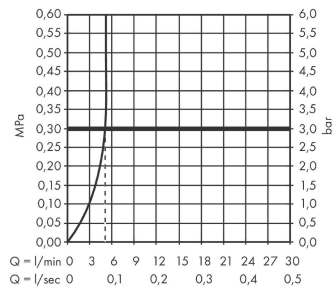

Talis E

Single lever basin mixer 110 CoolStart with pop-up waste set

Surfaces: **Matt Black** Article Number: **71713670**

Description

product features

- consists of: single lever basin mixer, waste set
- ComfortZone 110
- projection 112 mm
- spray type: normal spray
- maximum flow rate at 3 bar: 5 l/min
- ceramic cartridge
- temperature limitation adjustable
- suitable for continuous flow water heaters
- pop-up waste set G 1¼
- material waste set: metal
- connection type: G ¾ connections
- connection dimension: DN15
- cold water in middle position

Technology

Design awards

Product image

Scale drawing

Talis E
Single lever basin mixer 110 CoolStart with pop-up waste set
 Surfaces: **Matt Black** Article Number: **71713670**

Flowchart

Talis E
Single lever basin mixer 110 CoolStart with pop-up waste set
 Surfaces: **Matt Black** Article Number: **71713670**

Exploded Drawing

Year of production: >08/19

Talis E
Single lever basin mixer 110 CoolStart with pop-up waste set
 Surfaces: **Matt Black** Article Number: **71713670**

Spare part list

Year of production: >08/19