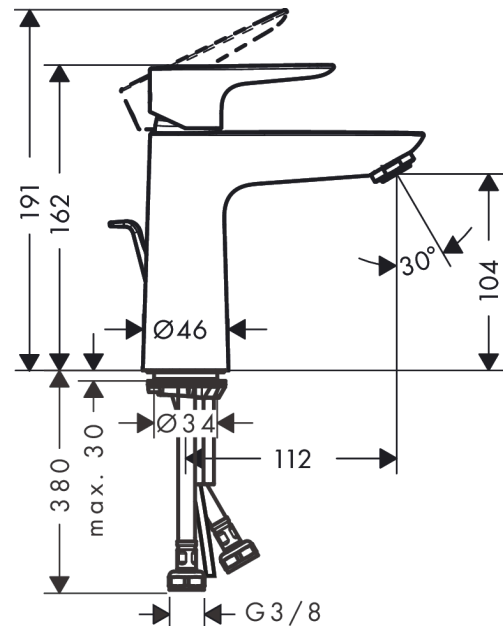

Talis E

Single lever basin mixer 110 CoolStart with pop-up waste set

Surfaces: **Matt Black** Article Number: **71713670**

Description

product features

- consists of: single lever basin mixer, waste set
- ComfortZone 110
- projection 112 mm
- spray type: normal spray
- maximum flow rate at 3 bar: 5 l/min
- ceramic cartridge
- temperature limitation adjustable
- suitable for continuous flow water heaters
- pop-up waste set G 1¼
- material waste set: metal
- connection type: G ¾ connections
- connection dimension: DN15
- cold water in middle position

Technology

Design awards

Product image

Scale drawing

Talis E
Single lever basin mixer 110 CoolStart with pop-up waste set
 Surfaces: **Matt Black** Article Number: **71713670**

Flowchart

Talis E
Single lever basin mixer 110 CoolStart with pop-up waste set
 Surfaces: **Matt Black** Article Number: **71713670**

Exploded Drawing

Year of production: >08/19

Talis E
Single lever basin mixer 110 CoolStart with pop-up waste set
 Surfaces: **Matt Black** Article Number: **71713670**

Spare part list

Year of production: >08/19

Pos.	Description	Article Number	Price	PU
1	handle	92688670	-	1
2	screw cover	95704000	-	1
3	flange	92625670	-	1
4	nut	92689000	-	1
5	O-ring 25x1,5	98146000	-	1
6	O-ring 27x1,5	92527000	-	1
7	cartridge, assy	97685000	-	1
8	seal	98865000	-	1
9	adapter for cartridge	92628000	-	1
10	adapter for cartridge	95975000	-	1
11	O-ring 23x2	98398000	-	1
12	aerator M24x1 (5 l/min)	13185670	-	1
13	screw M8 x 68	97736000	-	1
14	seal	97608000	-	1
15	fixing set	96016000	-	1
16	pull rod	96657000	-	1
17	connection hose 450 mm M8x0,75 G3/8	97206000	-	1
18	O-ring 6,6x1,6	93019000	-	1
a	pop up waste	94139670	-	1