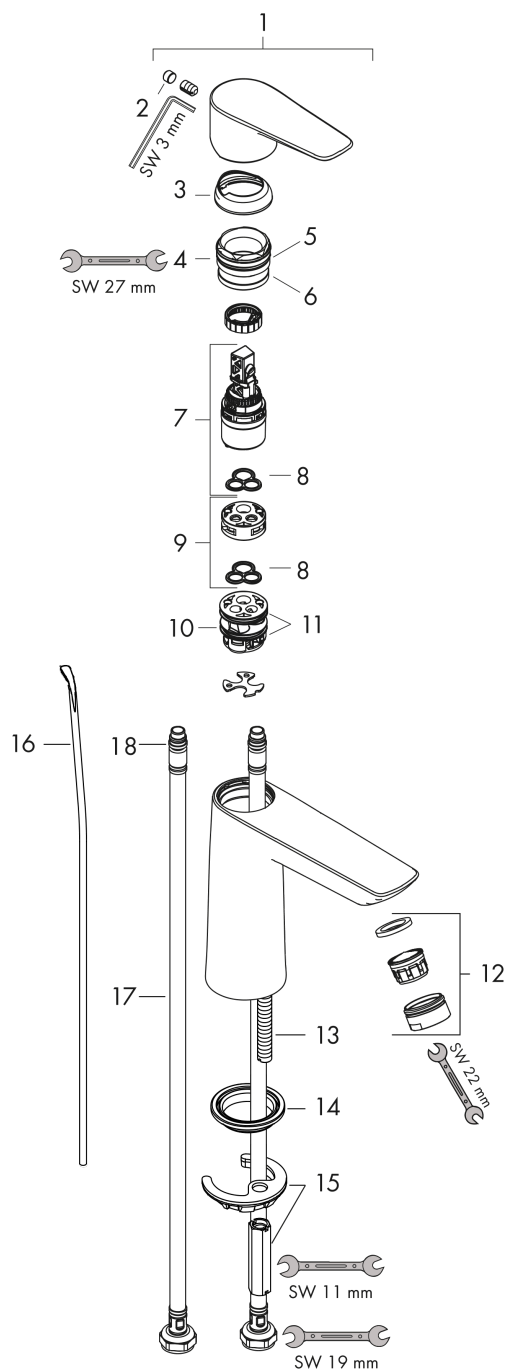

Talis E

Single lever basin mixer 110 CoolStart with pop-up waste set

Surfaces: **Matt Black** Article Number: **71713670**

Description

product features

- consists of: single lever basin mixer, waste set
- ComfortZone 110
- projection 112 mm
- spray type: normal spray
- maximum flow rate at 3 bar: 5 l/min
- ceramic cartridge
- temperature limitation adjustable
- suitable for continuous flow water heaters
- pop-up waste set G 1¼
- material waste set: metal
- connection type: G ¾ connections
- connection dimension: DN15
- cold water in middle position

Technology

Design awards

Product image

Scale drawing

Talis E
Single lever basin mixer 110 CoolStart with pop-up waste set
 Surfaces: **Matt Black** Article Number: **71713670**

Flowchart

Talis E
Single lever basin mixer 110 CoolStart with pop-up waste set
 Surfaces: **Matt Black** Article Number: **71713670**

Exploded Drawing

Year of production: >08/19

Talis E
Single lever basin mixer 110 CoolStart with pop-up waste set
 Surfaces: **Matt Black** Article Number: **71713670**

Spare part list

Year of production: >08/19

Pos.	Description	Article Number	Price	PU
1	handle	92688670	-	1
2	screw cover	95704000	-	1
3	flange	92625670	-	1
4	nut	92689000	-	1
5	O-ring 25x1,5	98146000	-	1
6	O-ring 27x1,5	92527000	-	1
7	cartridge, assy	97685000	-	1
8	seal	98865000	-	1
9	adapter for cartridge	92628000	-	1
10	adapter for cartridge	95975000	-	1
11	O-ring 23x2	98398000	-	1
12	aerator M24x1 (5 l/min)	13185670	-	1
13	screw M8 x 68	97736000	-	1
14	seal	97608000	-	1
15	fixing set	96016000	-	1
16	pull rod	96657000	-	1
17	connection hose 450 mm M8x0,75 G3/8	97206000	-	1
18	O-ring 6,6x1,6	93019000	-	1
a	pop up waste	94139670	-	1